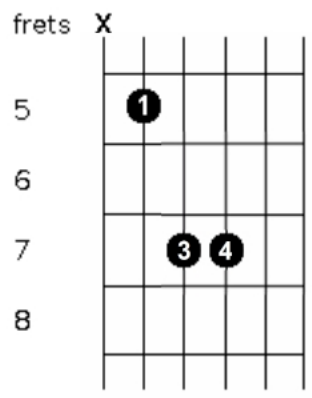

The Rock

by Franklyn Schaefer, 2020

Key of E

 C#m6 A6
In our saddest, darkest moments
 C#m6 A6
When our life has gone astray;
 C#m6 A6
When we cry to you, all broken,
 E6 B6
And you seem galaxies away.

Chorus:

 E6
You're in the mystery of the sunrise;
 B6
You're in the thunder clouds above.
 C#m6
You're the healing touch of mercy;
 A6
You're the embrace of heaven's love.
 E6
You're in the beggar at the market
 B6
You're in every helping hand.
 C#m6
You 're the gentle wind behind us
 A6 C#m6 B6
You're the Rock, the Rock on which we stand

Verse 2:

 C#m6 A6
In the most dreary, hopeless places
 C#m6 A6
The deepest valleys we might walk
 C#m6 A6
Your light will always pierce the darkness
 E6 B6
There's no place where you are not!

Bridge:

D6 A6
No matter what I face, you're with me in this place
C6 B6
And when I stumble, then, you raise me up again.
D6 A6
As I step out in faith, you help me find my way
C6 B6
And as I make my stand, you hold me in your hand.

A6

B6

C6

C#m6

D6

E6