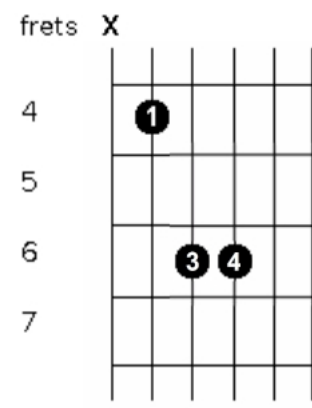

The Rock

by Franklyn Schaefer, 2020

Key of E

 C#m6 A6
In our saddest, darkest moments
 C#m6 A6
When our life has gone astray;
 C#m6 A6
When we cry to you, all broken,
 E6 B6
And you seem galaxies away.

Chorus:

 E6
You're in the mystery of the sunrise;
 B6
You're in the thunder clouds above.
 C#m6
You're the healing touch of mercy;
 A6
You're the embrace of heaven's love.
 E6
You're in the beggar at the market
 B6
You're in every helping hand.
 C#m6
You 're the gentle wind behind us
 A6 C#m6 B6
You're the Rock, the Rock on which we stand

Verse 2:

 C#m6 A6
In the most dreary, hopeless places
 C#m6 A6
The deepest valleys we might walk
 C#m6 A6
Your light will always pierce the darkness
 E6 B6
There's no place where you are not!

Bridge:

D6 A6
No matter what I face, you're with me in this place
C6 B6
And when I stumble, then, you raise me up again.
D6 A6
As I step out in faith, you help me find my way
C6 B6
And as I make my stand, you hold me in your hand.

A6

B6

C6

C#m6

D6

E6